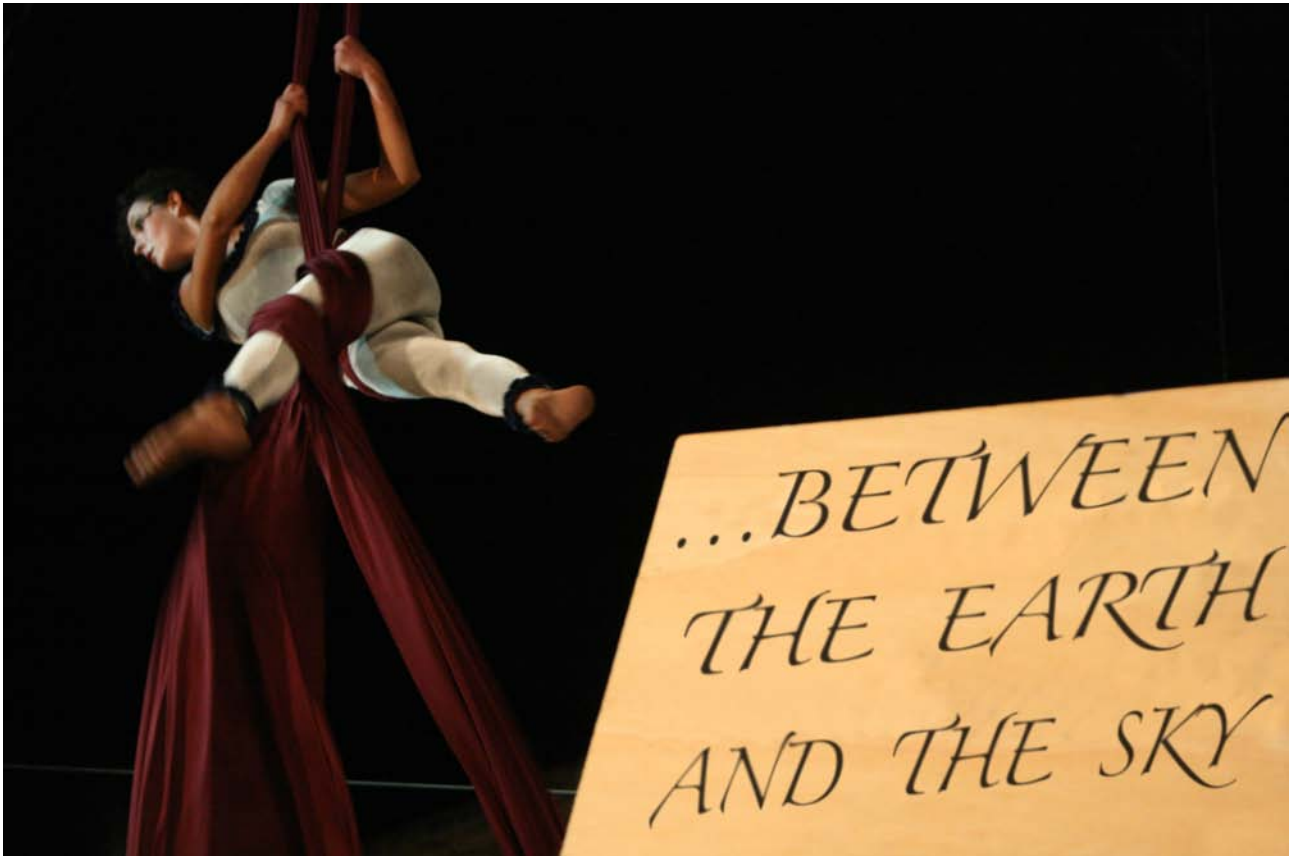

Eli Rudyzuli

ON

DESTINATION MOON

SHOW OF AERIAL ACROBATICS & MIME

“DESTINATION MOON” is a imaginary journey towards the moon...

The protagonist, who seems to have stepped out of a silent film, transform the stage into an oniric space between the earth and the sky, with her view of life. Our aerial mime, romantic and old-fashioned, on the back of strange bicycles, shares her adventures both comic and surreal, introducing her with posters in the greatest tradition of classical mime. All under the eye of the calm regard of the moon.

The show "Destination moon" is born of the meeting between different expressive techniques : the spectacular aerial acrobatics of the tissue, the poetry of mime and the comedy of clown.

The performance "destination moon" is a refined, unique, fun show for publics of all age.

Adapt for both open place (events in town place, animations, festivals...) and closed place (theater and private festival..),

The stage of "Destination moon" could even been a tree in a park or in the centre of a public square, the balcony of a medioeval castle, or an arcade of a porch, coloring whichever events with a magic tint and unforgettable atmosphere.